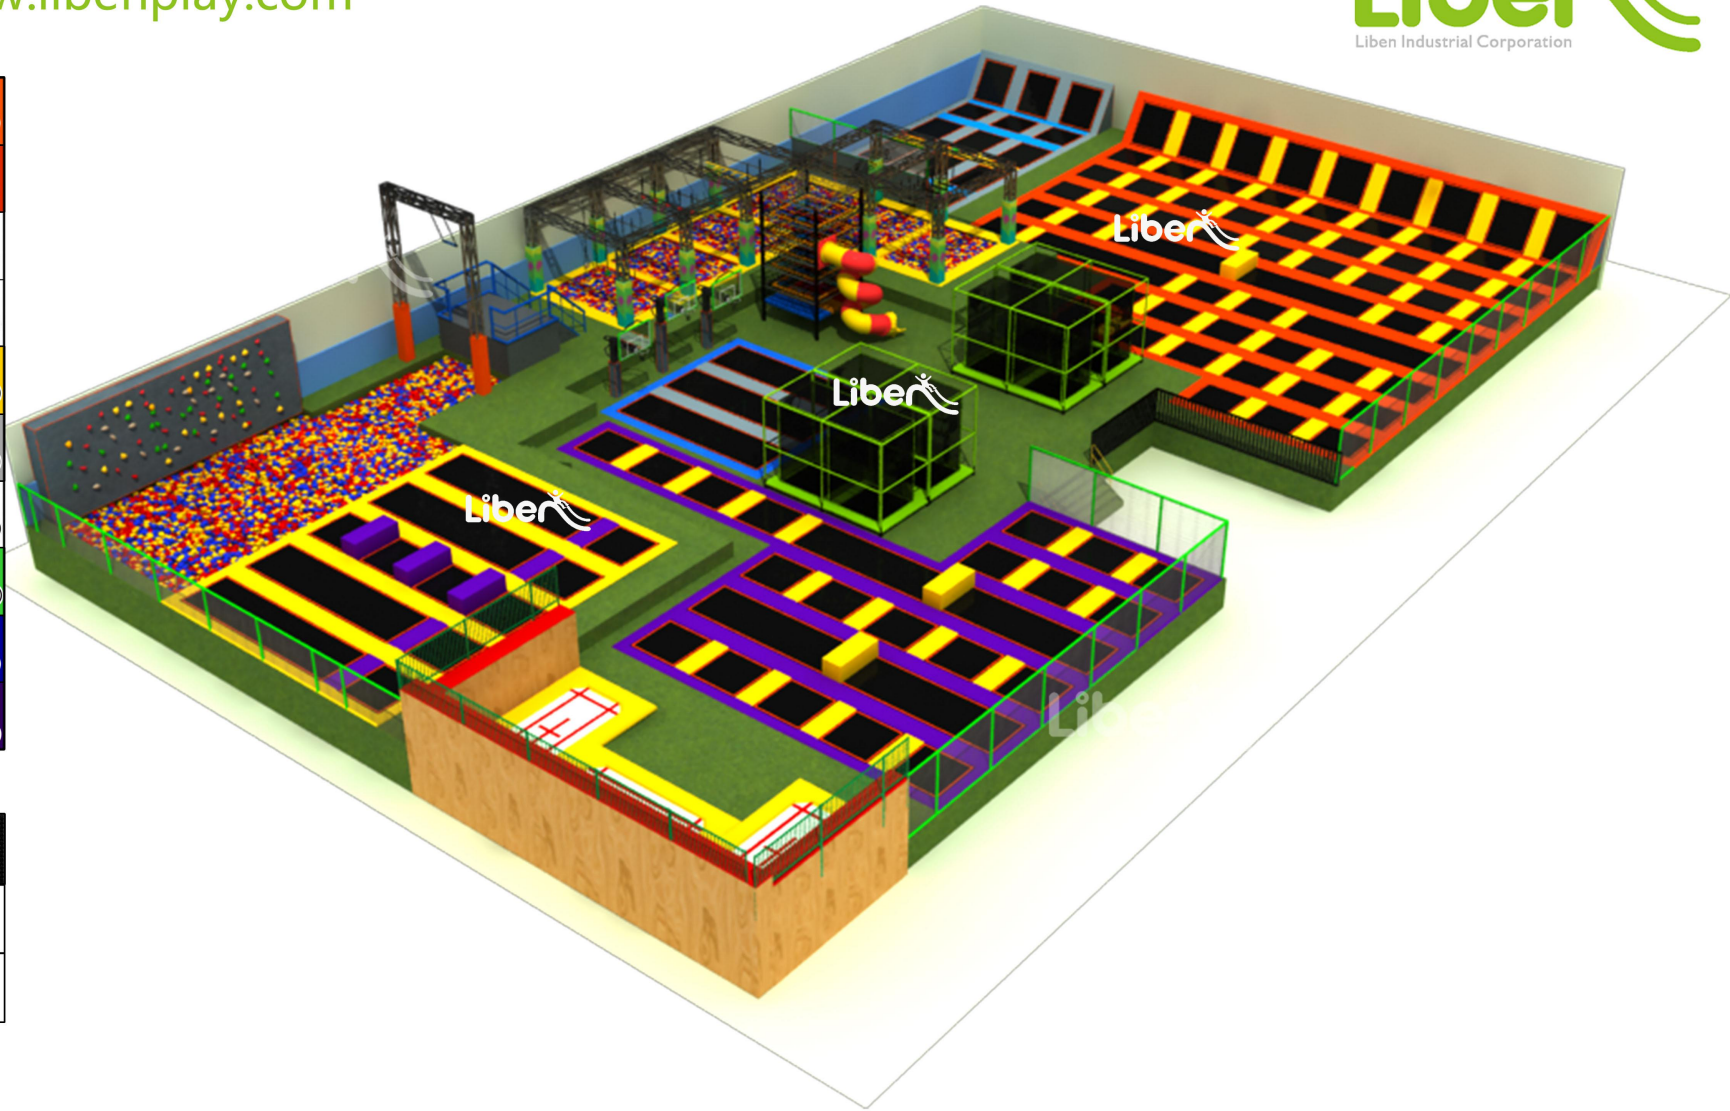

立本集团有限公司

www.libentrampoline.com

Biggest Trampoline Park in Sudan-Built by Liben
Location: Khartoum,Sudan

Park Name: Tara Recreation Center
Play, and the wisdom of play

PVC皮

| |
|------------------------|
| RAL2004 PVC亚光皮 (橙色) |
| RAL3031 PVC亚光皮 (大红) |
| RAL9004 PVC亚光皮 (粉色) |
| RAL4003 PVC亚光皮 (黑色) |
| RAL1023 PVC亚光皮 (黄色) |
| RAL7040 PVC亚光皮 (浅灰) |
| RAL5015 PVC亚光皮 (浅蓝) |
| RAL6018 PVC亚光皮 (浅绿) |
| RAL5002 PVC亚光皮 (深蓝) |
| RAL4011 PVC亚光皮 (紫色) |

蹦面

| |
|---------------|
| 黑色 RAL4003 |
| 黄色 RAL1021 |
| 蓝色 RAL5005 |

No. 5.LE.B2.703.031.01 Size 50*30*6m Design Sally
Remarks: Pictures for reference only. All rights reserved by Liben.

Liber

Liben Installation Engineers with client