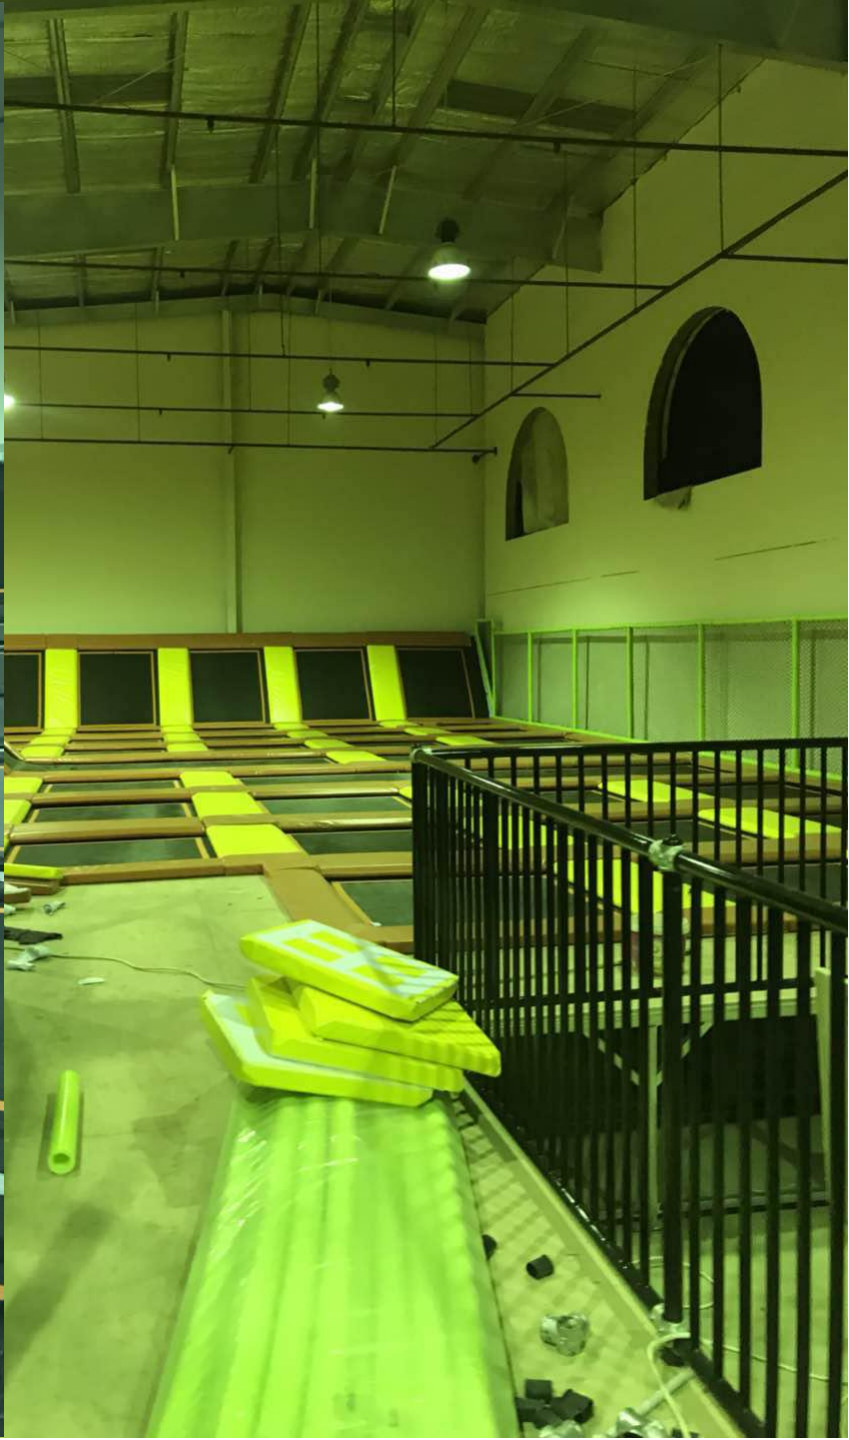

蹦面

| |
|---------------|
| 黑色 RAL4003 |
| 黄色 RAL1021 |
| 蓝色 RAL5005 |

No. 5.LE.B2.703.031.01 Size 50*30*6m Design Sally
Remarks: Pictures for reference only. All rights reserved by Liben.

Liber

Liben Installation Engineers with client