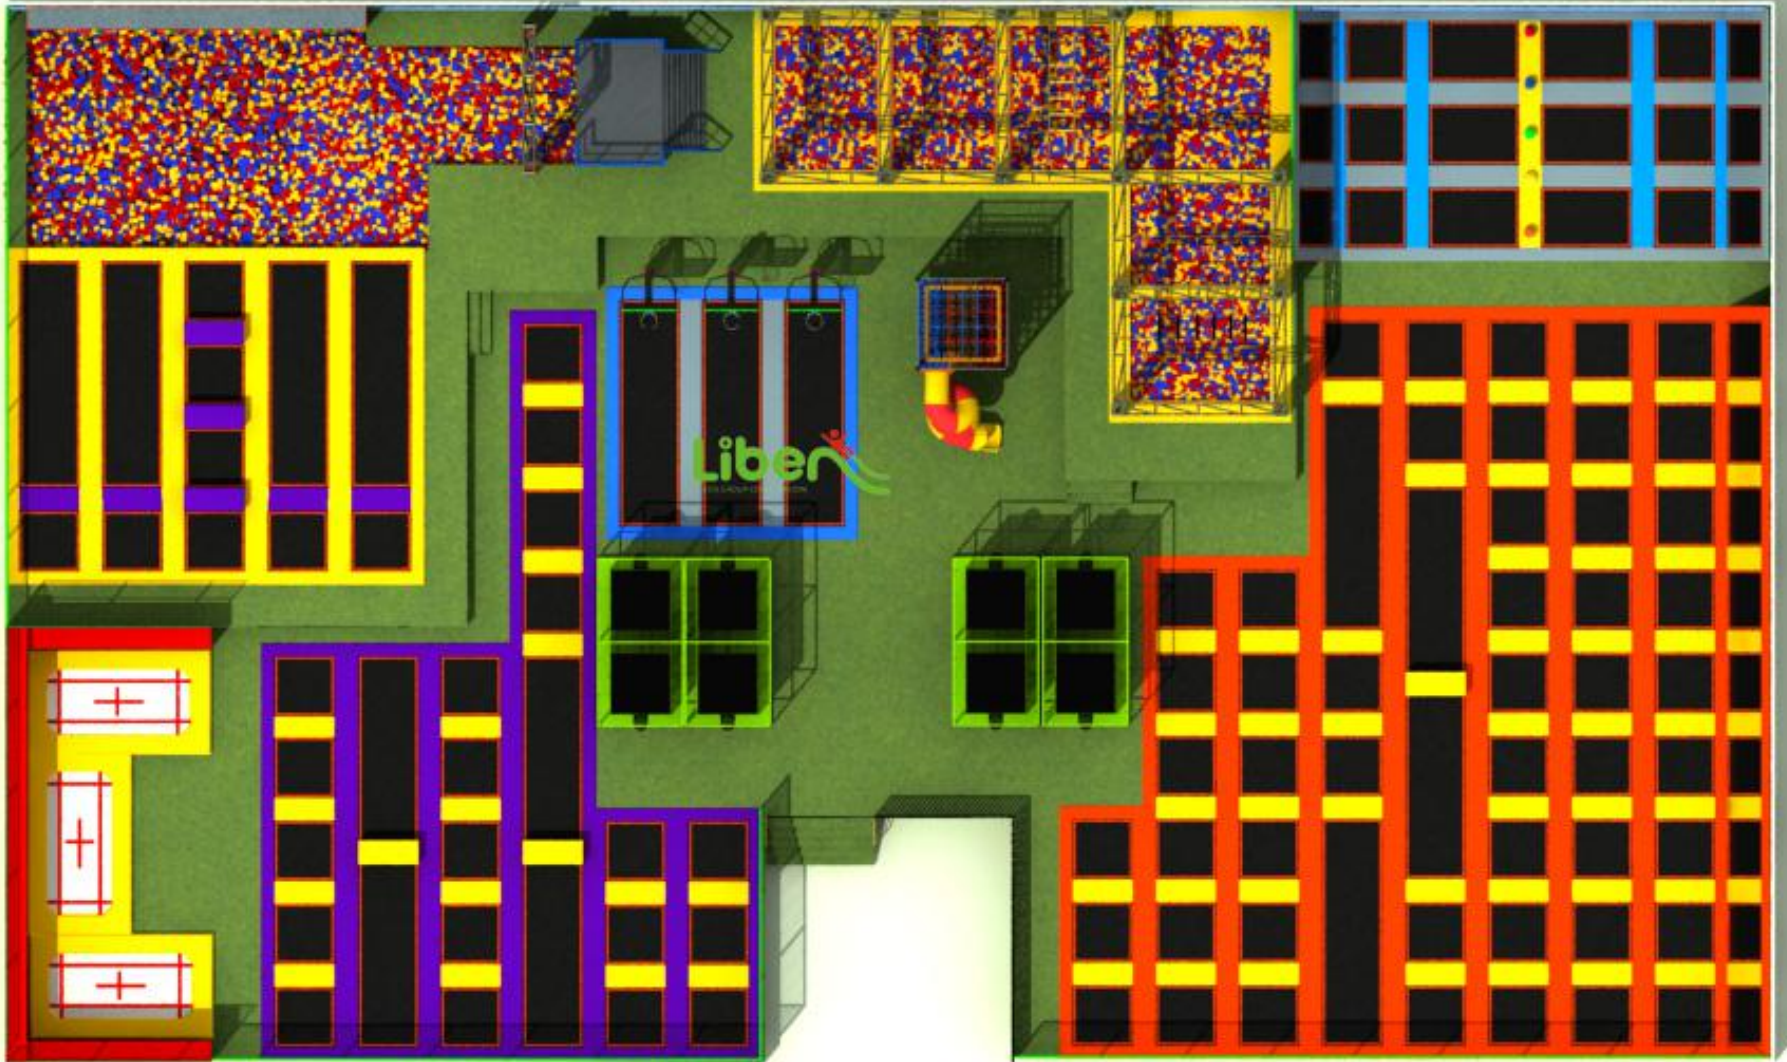

蹦面

| |
|---------------|
| 黑色 RAL4003 |
| 黄色 RAL1021 |
| 蓝色 RAL5005 |

No. 5.LE.B2.703.031.01 Size 50*30*6m Design Sally
Remarks: Pictures for reference only. All rights reserved by Liben.

Liber

Liben Installation Engineers with client