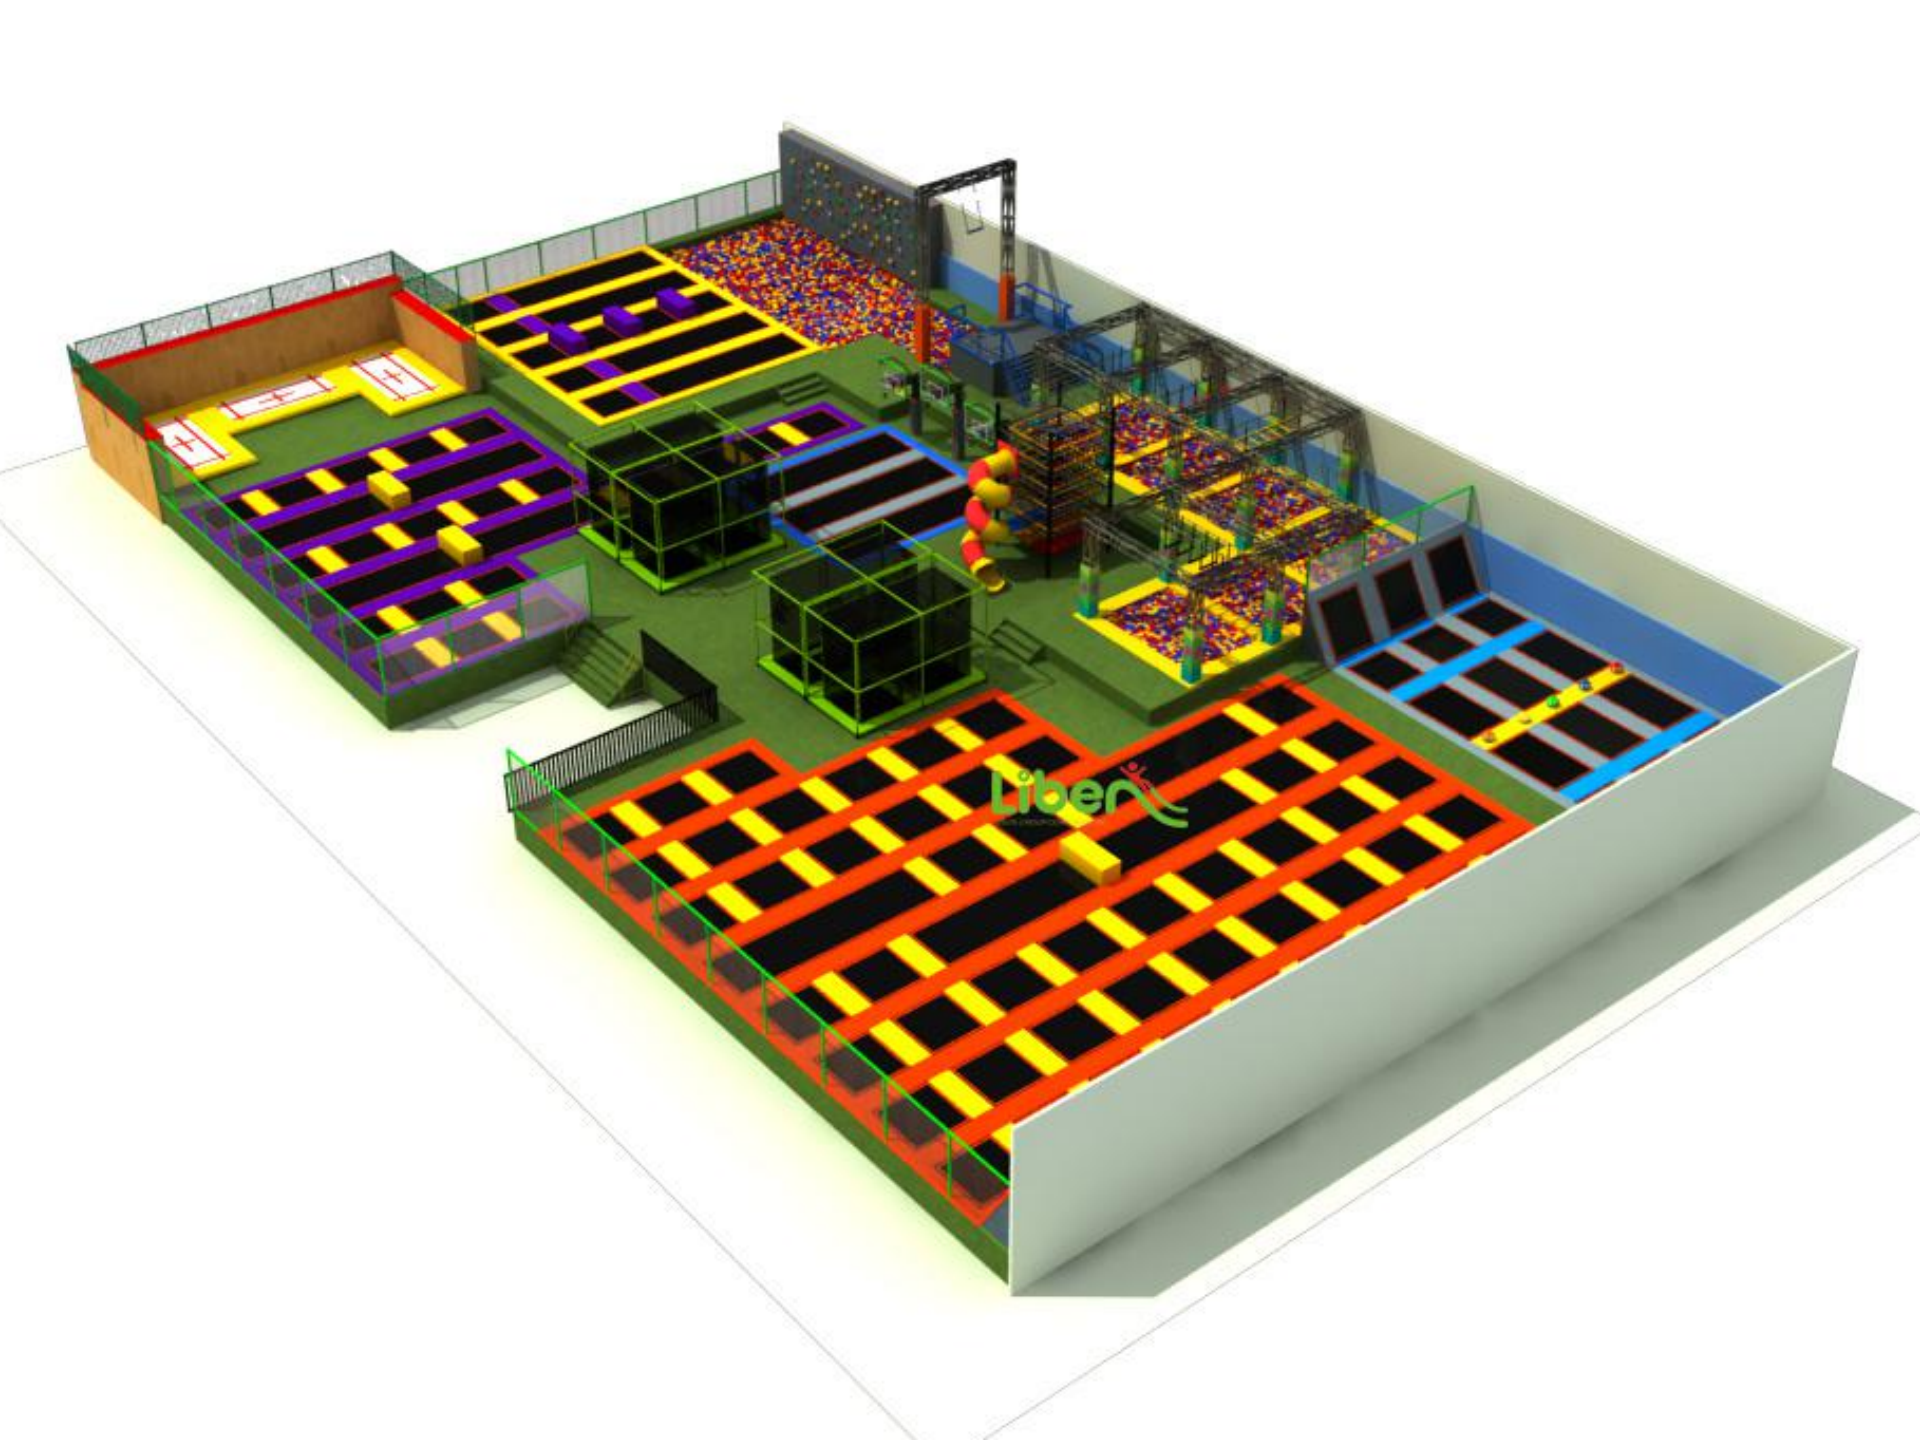

立本集团有限公司

www.libentrampoline.com

Biggest Trampoline Park in Sudan-Built by Liben
Location: Khartoum,Sudan

Park Name: Tara Recreation Center
Play, and the wisdom of play

PVC皮

| |
|------------------------|
| RAL2004 PVC亚光皮 (橙色) |
| RAL3031 PVC亚光皮 (大红) |
| RAL9004 PVC亚光皮 (粉色) |
| RAL4003 PVC亚光皮 (黑色) |
| RAL1023 PVC亚光皮 (黄色) |
| RAL7040 PVC亚光皮 (浅灰) |
| RAL5015 PVC亚光皮 (浅蓝) |
| RAL6018 PVC亚光皮 (浅绿) |
| RAL5002 PVC亚光皮 (深蓝) |
| RAL4011 PVC亚光皮 (紫色) |

蹦面

| |
|---------------|
| 黑色 RAL4003 |
| 黄色 RAL1021 |
| 蓝色 RAL5005 |

No. 5.LE.B2.703.031.01 Size 50*30*6m Design Sally
Remarks: Pictures for reference only. All rights reserved by Liben.

Liber

Liben Installation Engineers with client