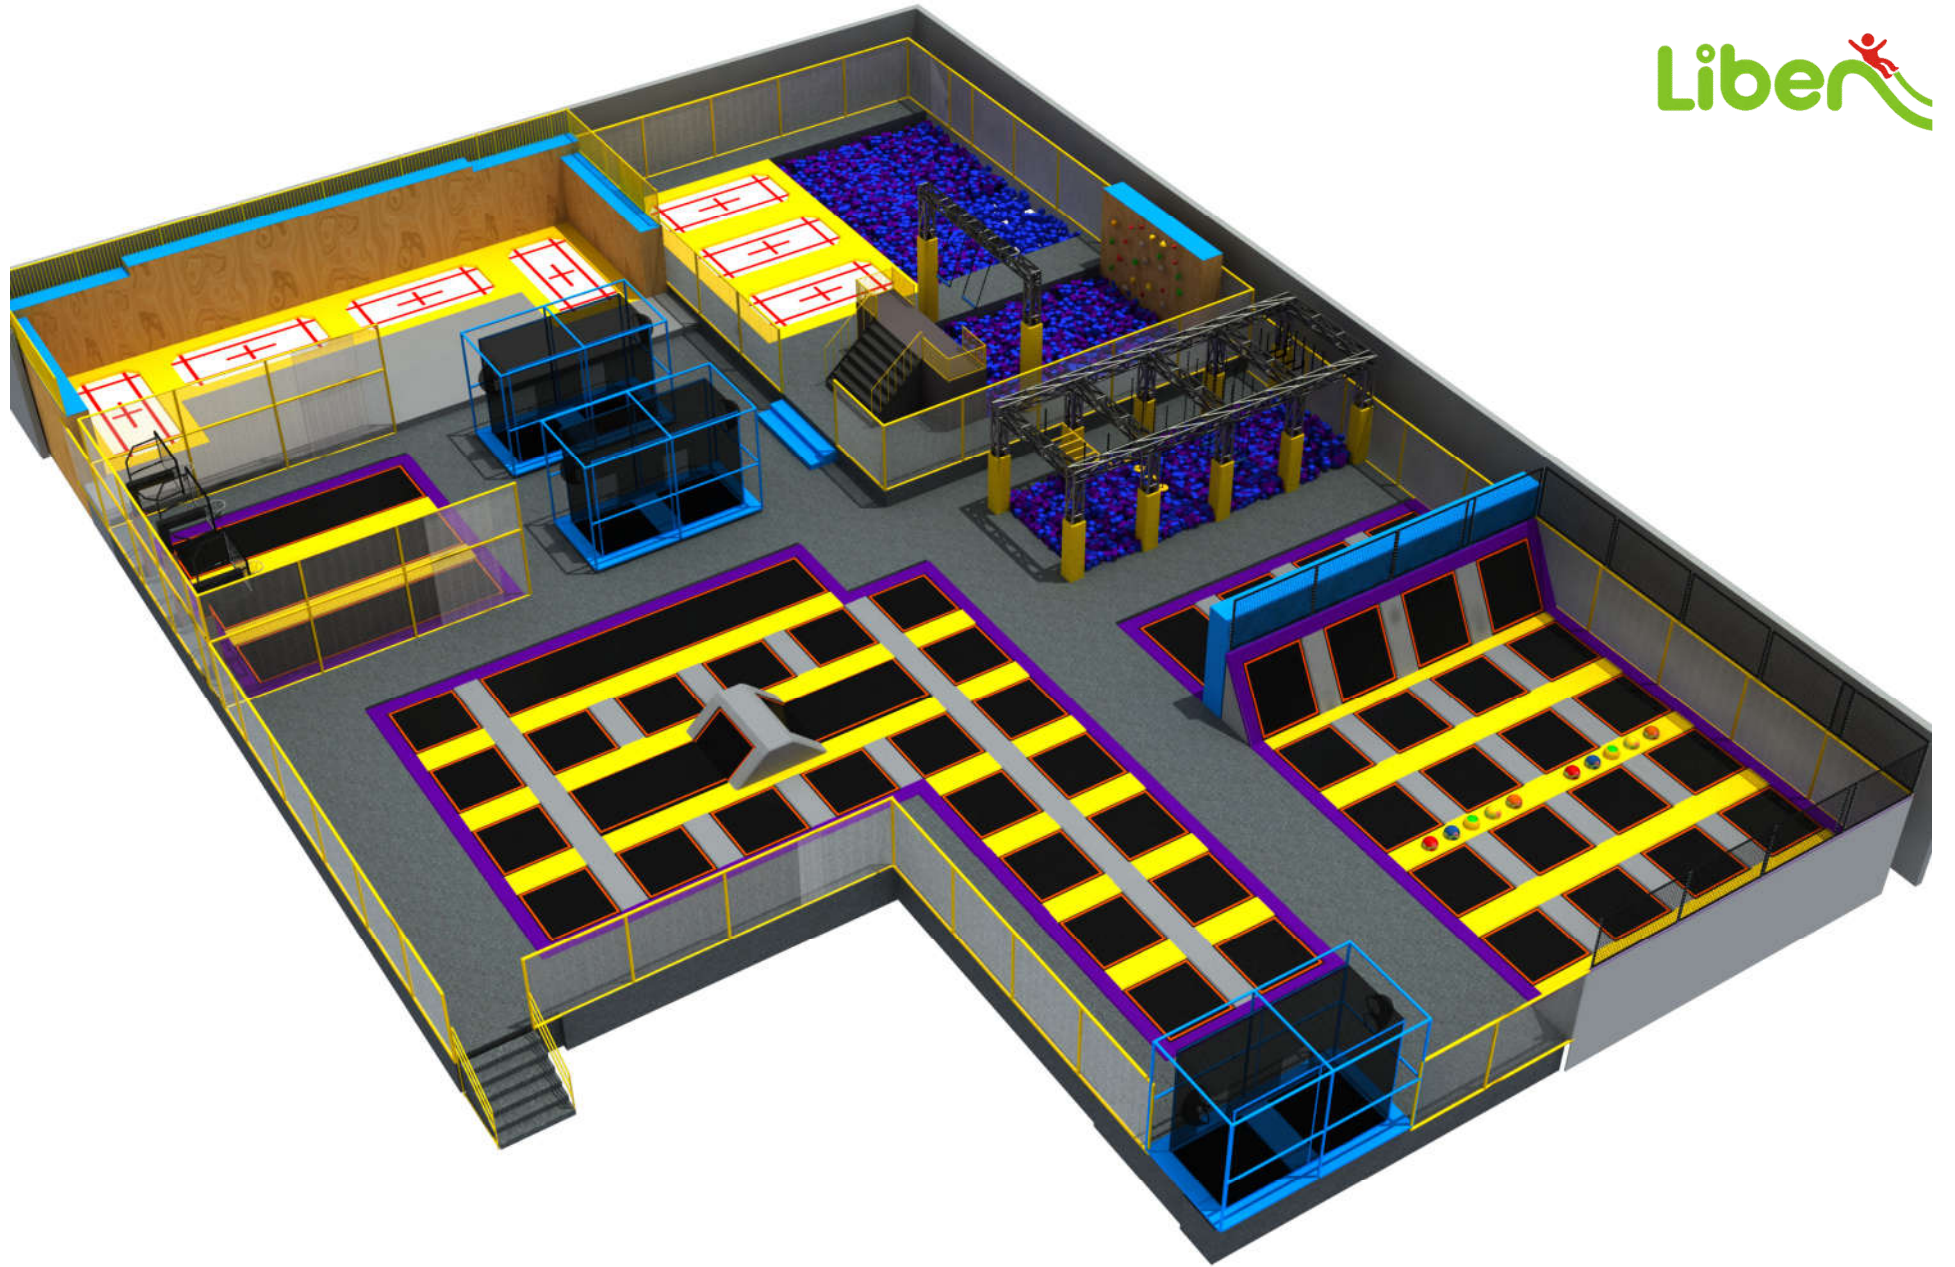

Mats

黑色 RAL4003
黄色 RAL1021
蓝色 RAL5005

No. 5.LE.B8.706.263.04 Size 40.8*28.9*6m Design Garrick
Remarks: Pictures for reference only. All rights reserved by Liben.

General Information
Top View

9. Swing play

1. Free Jump area

2. Slam dunks

8. Magic wall

3. Pro-trampoline

7. Ninja Warrior Course

6. Dodgeball

5. Cageball

4. Olympic jump & foam pits