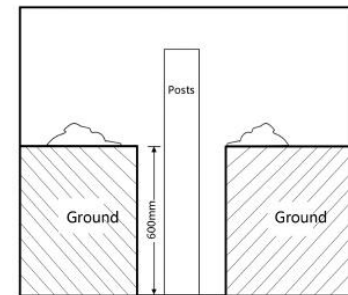

## Mounting Type

1

1. Surface mount type

For hard ground, like concrete,  
Choose surface mount type.

2

Underground 300mm

Underground 600mm  
(extra cost)

2. Underground type: lengthen the  
posts (300mm or 600mm longer)