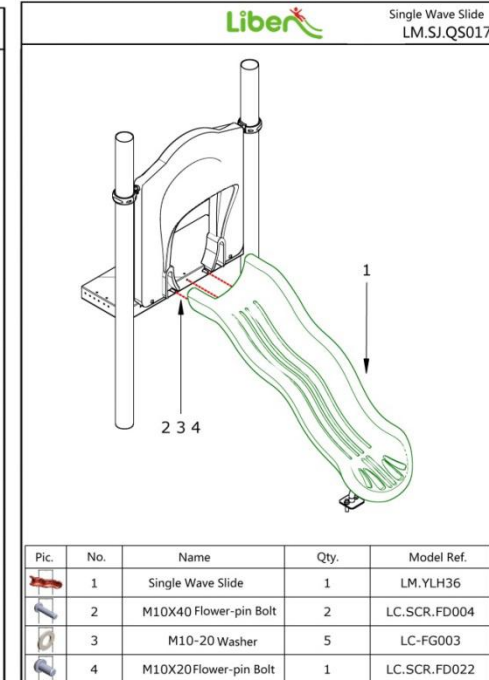

## Assembly Instructions (sample)

Liber components list				
pic.	No.	Name	Qty	Model Ref.
	1	Square Deck	15	LM.PT001
	2	S-shaped Scaling Ladder	1	5.LE.M9.503.241.01
	3	7-Shaped Handrail	3	LM.SJ.TL004
	4	Square Deck	4	LM.SJ.SD007
	5	114 Panel Pole	4	LM.SJ.TL007
	6	(2320) Arched Metal Bridge	2	LM.SJ.TT017
	7	Single Slide Panel	4	LM.SJ.SM008
	8	Single Wave Slide	4	LM.SJ.QS017
	9	Oblique Panel	8	LM.SJ.SM037
	10	(300H) Deck Connection Plate	1	LM.ML012
	11	Spiral Slide Set	1	LM.SJ.QS024.01
	12	(450H) Deck Connection Plate	1	LM.ML013
	13	Scaling Ladder Frame	2	LM.SJ.TD011
	14	(900H) Staircase Set	3	LM.SJ.TT005
	15	Metal Scaling	2	LM.SJ.TL002
	16	QQ Panel	2	LM.SJ.SM039
	17	90 Plastic Climbing	1	LM.SJ.SQ004
	18	Scaling Ladder	1	LM.SJ.TY003
	19	Bench Panel	1	LM.SJ.SM040
	20	(900H) Metal Ladder Set	1	LM.SJ.TD001.900