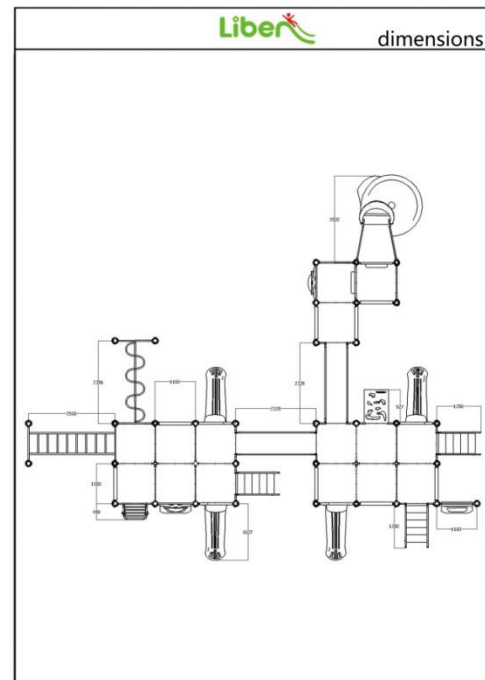

## Assembly Instructions (sample)

Liber components list				
pic.	No.	Name	Qty	Model Ref.
	1	Square Deck	15	LM.PT001
	2	S-shaped Scaling Ladder	1	5.LE.M9.503.241.01
	3	7-Shaped Handrail	3	LM.SJ.TL004
	4	Square Deck	4	LM.SJ.SD007
	5	114 Panel Pole	4	LM.SJ.TL007
	6	(2320) Arched Metal Bridge	2	LM.SJ.TT017
	7	Single Slide Panel	4	LM.SJ.SM008
	8	Single Wave Slide	4	LM.SJ.QS017
	9	Oblique Panel	8	LM.SJ.SM037
	10	(300H) Deck Connection Plate	1	LM.ML012
	11	Spiral Slide Set	1	LM.SJ.QS024.01
	12	(450H) Deck Connection Plate	1	LM.ML013
	13	Scaling Ladder Frame	2	LM.SJ.TD011
	14	(900H) Staircase Set	3	LM.SJ.TT005
	15	Metal Scaling	2	LM.SJ.TL002
	16	QQ Panel	2	LM.SJ.SM039
	17	90 Plastic Climbing	1	LM.SJ.SQ004
	18	Scaling Ladder	1	LM.SJ.TY003
	19	Bench Panel	1	LM.SJ.SM040
	20	(900H) Metal Ladder Set	1	LM.SJ.TD001.900