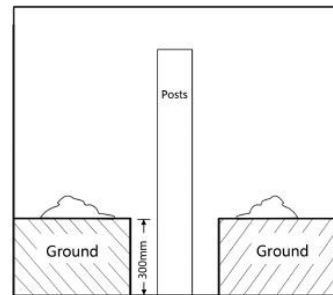

## Mounting Type

1

1. Surface mount type

For hard ground, like concrete,  
Choose surface mount type.

2

Underground 300mm

Underground 600mm  
(extra cost)

2. Underground type: lengthen the  
posts (300mm or 600mm longer)